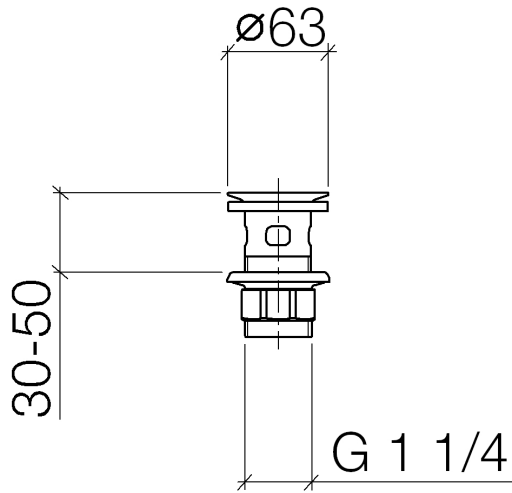

10 105 970

Fits: IMO, LULU, MADISON, MEM, TARA,
CL.1, LISSÉ, VAIA, META, CYO

	Brushed Platinum	10 105 970-06
	Chrome	10 105 970-00
	Platinum	10 105 970-08
	Durabrand (23kt Gold)	10 105 970-09
	Dark Chrome	10 105 970-19
	Light Gold	10 105 970-26
	Brushed Light Gold	10 105 970-27
	Brushed Durabrand (23kt Gold)	10 105 970-28
	Matte Black	10 105 970-33
	Brushed Bronze	10 105 970-42
	Brushed Champagne (22kt Gold)	10 105 970-46
	Champagne (22kt Gold)	10 105 970-47
	Brushed Chrome	10 105 970-93
	Brushed Dark Platinum	10 105 970-99

Grated waste 1 1/4" - Brushed Platinum

IMO

10 105 970

Only suitable for basins with an overflow.

10 105 970

10 105 970

Parts for other finishes can be found here: [Chrome](#)

Spare parts list

No.	Item Number	Name	Quantity used	Delivery time
1	09 11 01 027-06	cup	1	10
2	09 14 05 039 90	seal	1	2
3	09 14 03 025 90	seal	1	2
4	09 23 10 020-06	nut	1	10