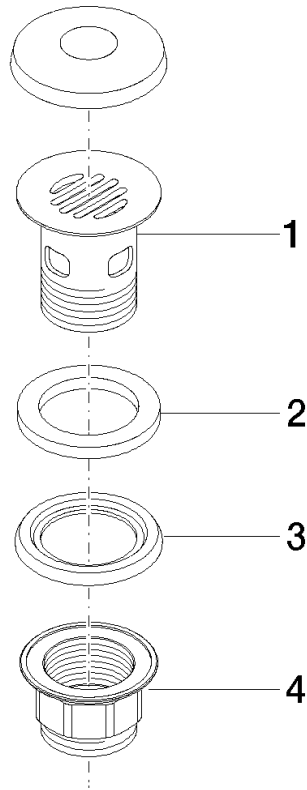

10 105 970

Fits: IMO, LULU, MADISON, MEM, TARA,
CL.1, LISSÉ, VAIA, META, CYO

	Brushed Platinum	10 105 970-06
	Chrome	10 105 970-00
	Platinum	10 105 970-08
	Durabrand (23kt Gold)	10 105 970-09
	Dark Chrome	10 105 970-19
	Light Gold	10 105 970-26
	Brushed Light Gold	10 105 970-27
	Brushed Durabrand (23kt Gold)	10 105 970-28
	Matte Black	10 105 970-33
	Brushed Bronze	10 105 970-42
	Brushed Champagne (22kt Gold)	10 105 970-46
	Champagne (22kt Gold)	10 105 970-47
	Brushed Chrome	10 105 970-93
	Brushed Dark Platinum	10 105 970-99

Grated waste 1 1/4" - Brushed Platinum

IMO

10 105 970

Only suitable for basins with an overflow.

10 105 970

10 105 970

Parts for other finishes can be found here: [Chrome](#)

Spare parts list

No.	Item Number	Name	Quantity used	Delivery time
1	09 11 01 027-06	cup	1	10
2	09 14 05 039 90	seal	1	2
3	09 14 03 025 90	seal	1	2
4	09 23 10 020-06	nut	1	10